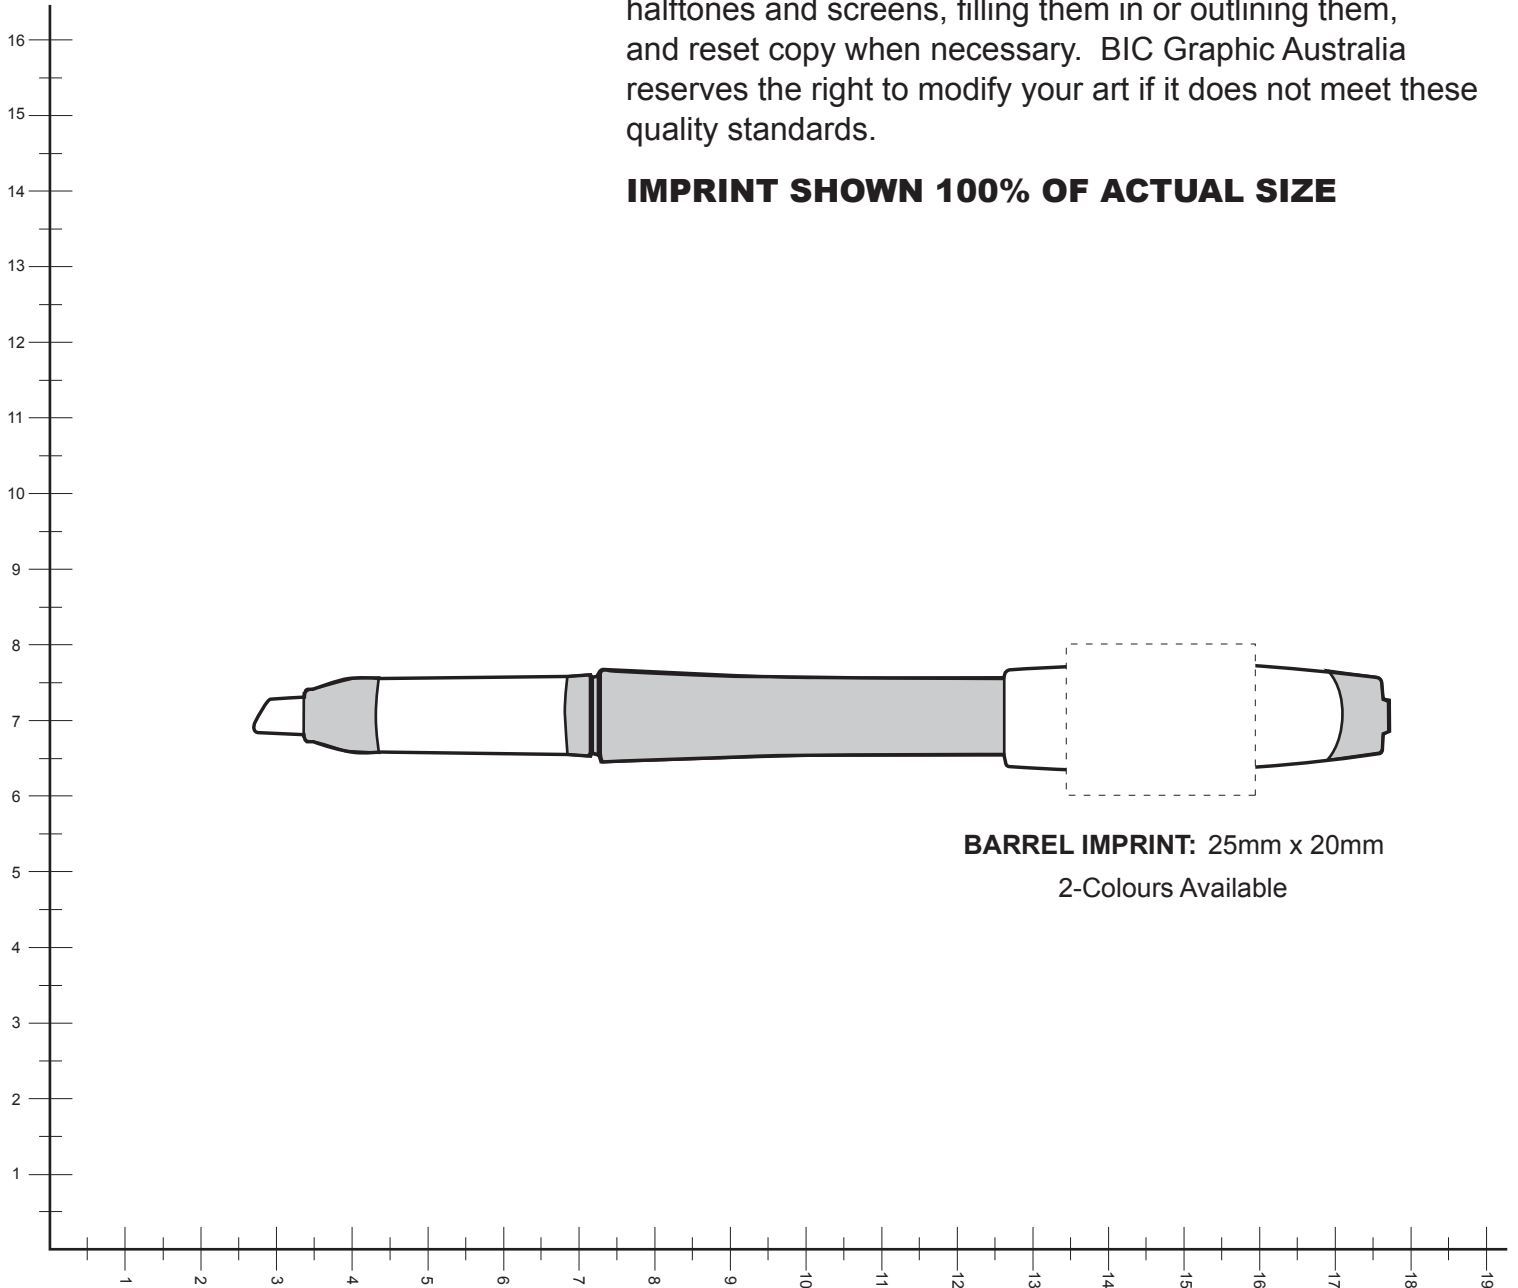

Use this template to develop artwork for your BIC order!

Simply download the template file and open in Adobe Illustrator to format your artwork.

Artwork Standards

In order to give you the highest quality imprint, we have developed some artwork guidelines, which include minimum line weights. All copy should be 6 points or larger. Lines should be no thinner than .5 pt. We will redraw halftones and screens, filling them in or outlining them, and reset copy when necessary. BIC Graphic Australia reserves the right to modify your art if it does not meet these quality standards.

IMPRINT SHOWN 100% OF ACTUAL SIZE

BARREL IMPRINT: 25mm x 20mm
2-Colours Available